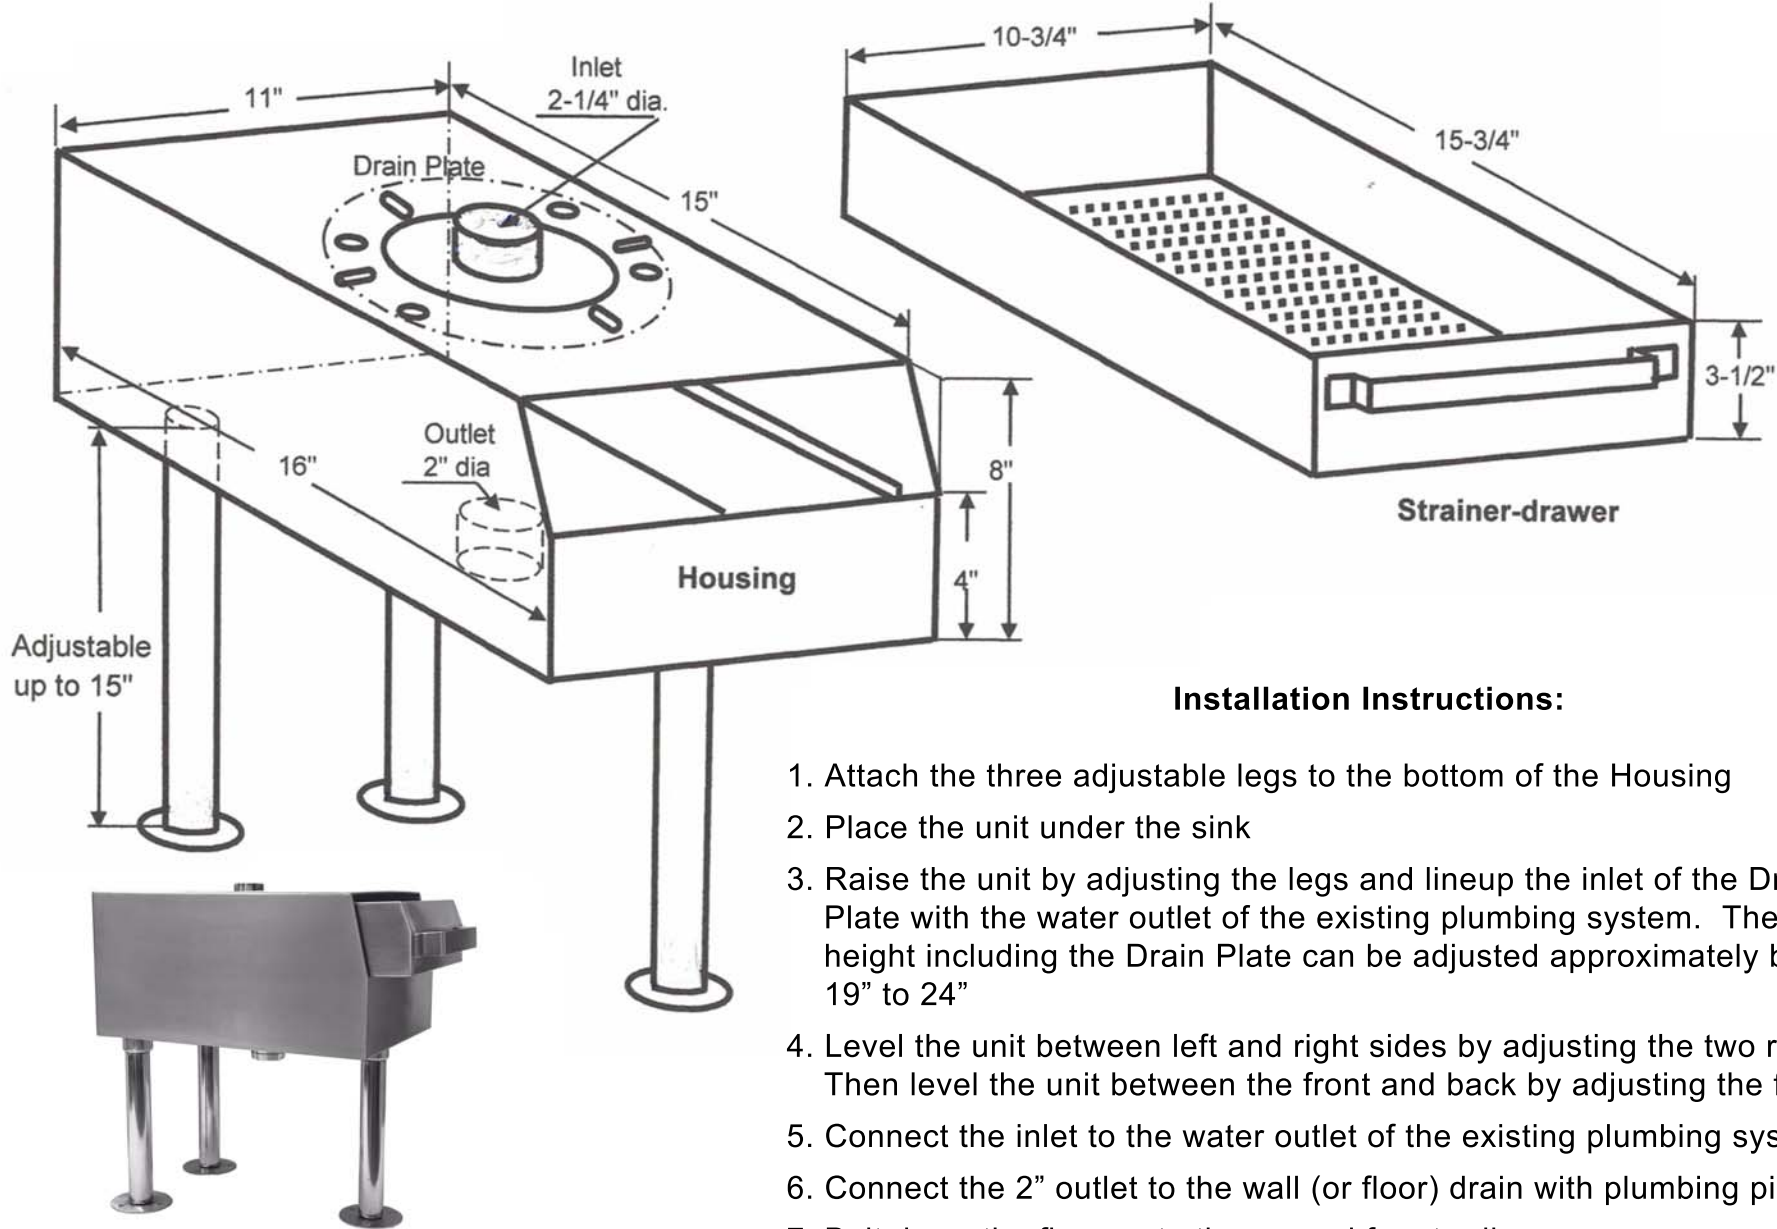

Garbage Disposal Drain Strainer FPS-610B with Drain Plate

Height: Adjustable from 19" to 24"

Updated 10/2019